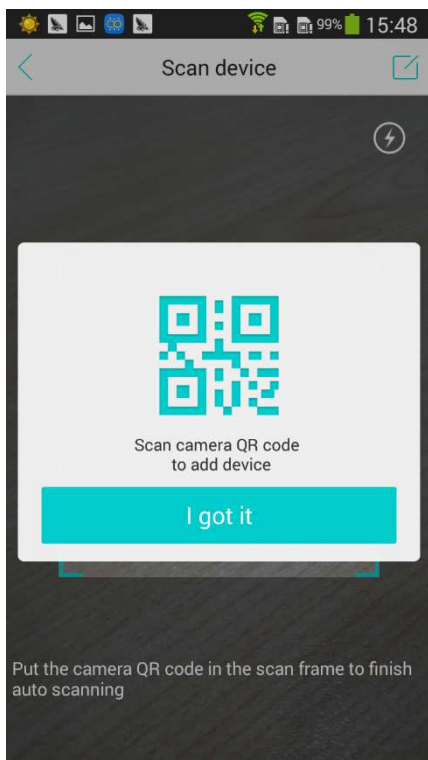

WulianICAM instruction manual

- 1、“Lookever” Camera——Add device&Config WiFi
- 2、“Penguin” Camera——Add device&Config WiFi
- 3、Share Camera
- 4、Recording Setting
- 5、Motion Detection Setting

- 1、Lookever” Camera——Add device&Config WiFi

- 1) Click “+” Icon

- 2) Confirm “Connect my camera”

3) Click "I got it"

4) Scan QR code

5) After camera start, click “Next step “

6) Input correct WiFi password and click “Next step”

7) Quick click SET key twice, confirm whether you heard BEEP prompt voice

8) Camera added

2、“Penguin” Camera——Add device&Config WiFi

1) Click “+” Icon

2) Confirm “Connect my camera”

3) Click "I got it"

4) Scan QR code in the bottom

5) After camera start, click "Next step"

6) Type in correct WiFi password, click "Next step"