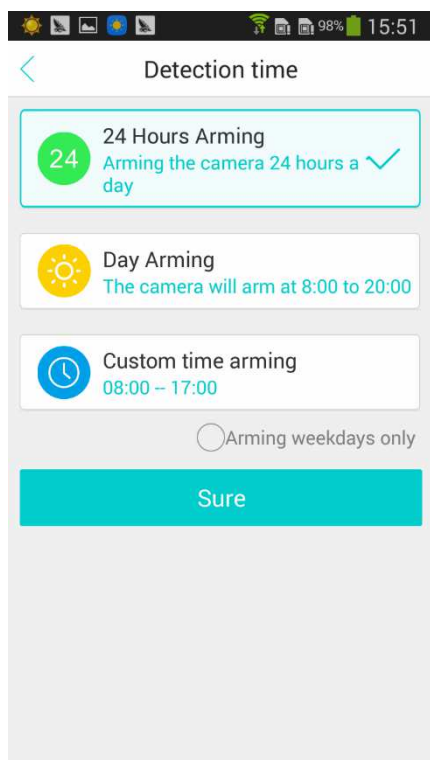

7) Quick click SYS twice, confirm you heard “Beep” prompt voice

8) Camera added

3、Camera share

1) Click “Share to others”

2) Type in the user name you want to share to, click "Share"

3) After sharing successfully it will show like below

4、Recording setting

1) In Setting page, select "Video storage"

2) Select Storage time and repeat date

5、Motion detection setting

1) Enable Security protection

2) Protection setting

3) Set up Detection time

4) Set up protection area. Tip your finger on the screen to set up a region that you want to protect (drag the corner to adjust the region size), click "Sure" to save protection area setting.

5) Adjust detection sensitivity, click "Start Protection"

6) Security protection setting done

< Safe protection

One key to set alarm,open guarding model.

After opening security camera will guard your home security, once the abnormal situation, you will be notified immediately