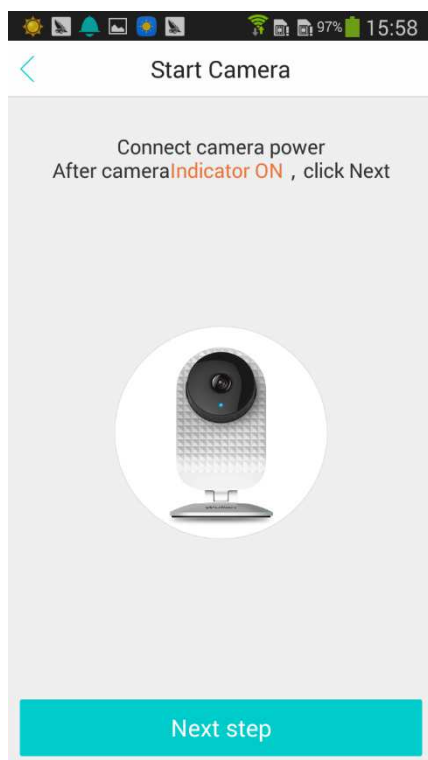

- 1) Click “+” Icon

- 2) Confirm “Connect my camera”

3) Click "I got it"

4) Scan QR code

5) After camera start, click “Next step “

6) Input correct WiFi password and click “Next step”

7) Quick click SET key twice, confirm whether you heard BEEP prompt voice

8) Camera added

2、“Penguin” Camera——Add device&Config WiFi

1) Click “+” Icon

2) Confirm “Connect my camera”

3) Click "I got it"

4) Scan QR code in the bottom

5) After camera start, click "Next step"

6) Type in correct WiFi password, click "Next step"

7) Quick click SYS twice, confirm you heard “Beep” prompt voice

8) Camera added

3、Camera share

1) Click “Share to others”

2) Type in the user name you want to share to, click "Share"

3) After sharing successfully it will show like below