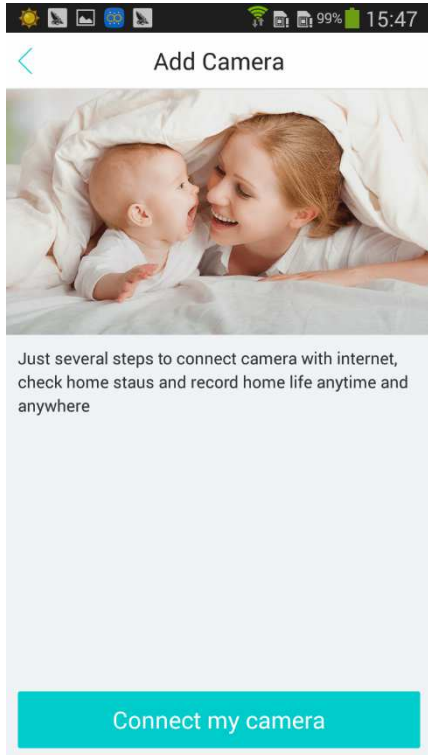

- 1) Click “+” Icon

- 2) Confirm “Connect my camera”

3) Click "I got it"

4) Scan QR code

5) After camera start, click “Next step “

6) Input correct WiFi password and click “Next step”

7) Quick click SET key twice, confirm whether you heard BEEP prompt voice

8) Camera added

2、“Penguin” Camera——Add device&Config WiFi

1) Click “+” Icon

2) Confirm “Connect my camera”

3) Click "I got it"

4) Scan QR code in the bottom

5) After camera start, click "Next step"

6) Type in correct WiFi password, click "Next step"

7) Quick click SYS twice, confirm you heard “Beep” prompt voice

8) Camera added

3、Camera share

1) Click “Share to others”

2) Type in the user name you want to share to, click "Share"

3) After sharing successfully it will show like below