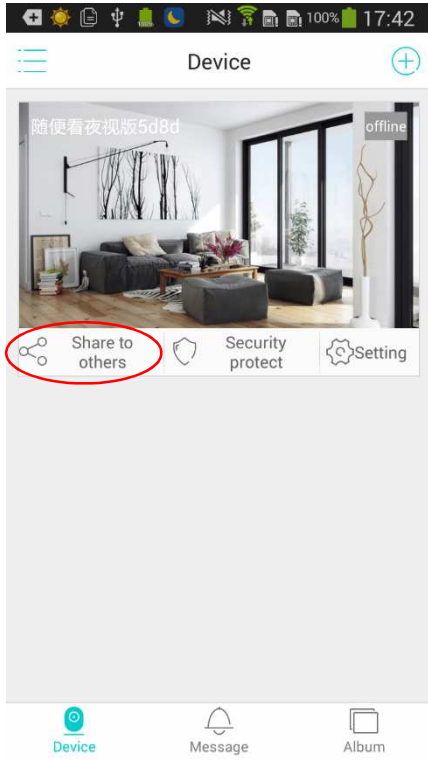

- 1) Click “+” Icon

- 2) Confirm “Connect my camera”

3) Click "I got it"

4) Scan QR code

5) After camera start, click “Next step “

6) Input correct WiFi password and click “Next step”

7) Quick click SET key twice, confirm whether you heard BEEP prompt voice

8) Camera added

2、“Penguin” Camera——Add device&Config WiFi

1) Click “+” Icon

2) Confirm “Connect my camera”

3) Click "I got it"

4) Scan QR code in the bottom

5) After camera start, click "Next step"

6) Type in correct WiFi password, click "Next step"

7) Quick click SYS twice, confirm you heard “Beep” prompt voice

8) Camera added

3、Camera share

1) Click “Share to others”

2) Type in the user name you want to share to, click "Share"

3) After sharing successfully it will show like below