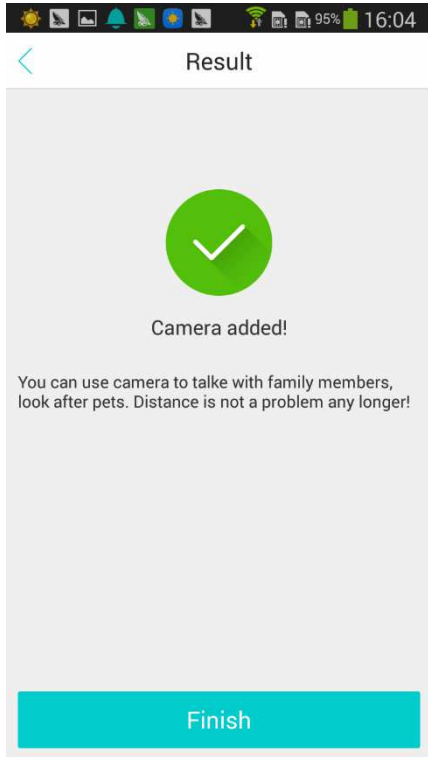

- 1) Click “+” Icon

- 2) Confirm “Connect my camera”

3) Click "I got it"

4) Scan QR code

5) After camera start, click “Next step “

6) Input correct WiFi password and click “Next step”

7) Quick click SET key twice, confirm whether you heard BEEP prompt voice

8) Camera added

2、“Penguin” Camera——Add device&Config WiFi

1) Click “+” Icon

2) Confirm “Connect my camera”

3) Click "I got it"

4) Scan QR code in the bottom

5) After camera start, click "Next step"

6) Type in correct WiFi password, click "Next step"

7) Quick click SYS twice, confirm you heard “Beep” prompt voice

8) Camera added

3、Camera share

1) Click “Share to others”

2) Type in the user name you want to share to, click "Share"

3) After sharing successfully it will show like below