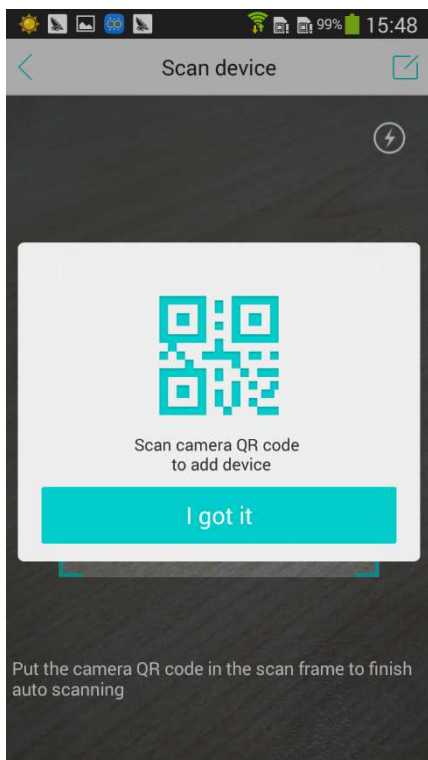

- 1) Click “+” Icon

- 2) Confirm “Connect my camera”

3) Click "I got it"

4) Scan QR code

5) After camera start, click “Next step “

6) Input correct WiFi password and click “Next step”

7) Quick click SET key twice, confirm whether you heard BEEP prompt voice

8) Camera added

2、“Penguin” Camera——Add device&Config WiFi

1) Click “+” Icon

2) Confirm “Connect my camera”

3) Click "I got it"

4) Scan QR code in the bottom

5) After camera start, click "Next step"

6) Type in correct WiFi password, click "Next step"

7) Quick click SYS twice, confirm you heard “Beep” prompt voice

8) Camera added

3、Camera share

1) Click “Share to others”

2) Type in the user name you want to share to, click "Share"

3) After sharing successfully it will show like below