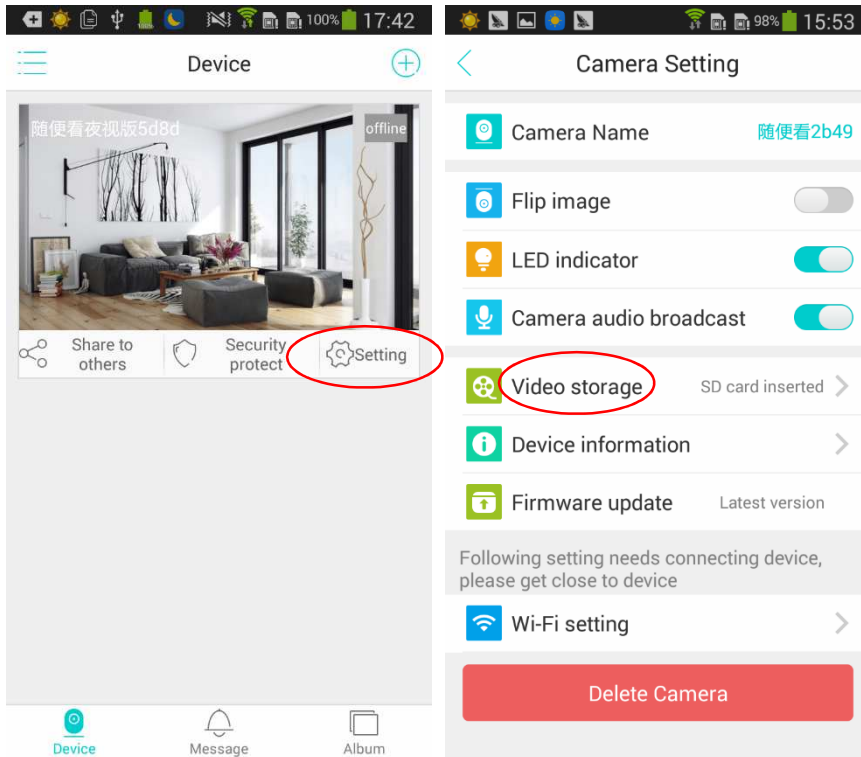

8) Camera added

2、“Penguin” Camera——Add device&Config WiFi

1) Click “+” Icon

2) Confirm “Connect my camera”

3) Click "I got it"

4) Scan QR code in the bottom

5) After camera start, click "Next step"

6) Type in correct WiFi password, click "Next step"

7) Quick click SYS twice, confirm you heard “Beep” prompt voice

8) Camera added

3、Camera share

1) Click “Share to others”

2) Type in the user name you want to share to, click "Share"

3) After sharing successfully it will show like below

4、Recording setting

1) In Setting page, select "Video storage"

2) Select Storage time and repeat date

5、Motion detection setting

1) Enable Security protection

2) Protection setting

3) Set up Detection time

4) Set up protection area. Tip your finger on the screen to set up a region that you want to protect (drag the corner to adjust the region size), click "Sure" to save protection area setting.