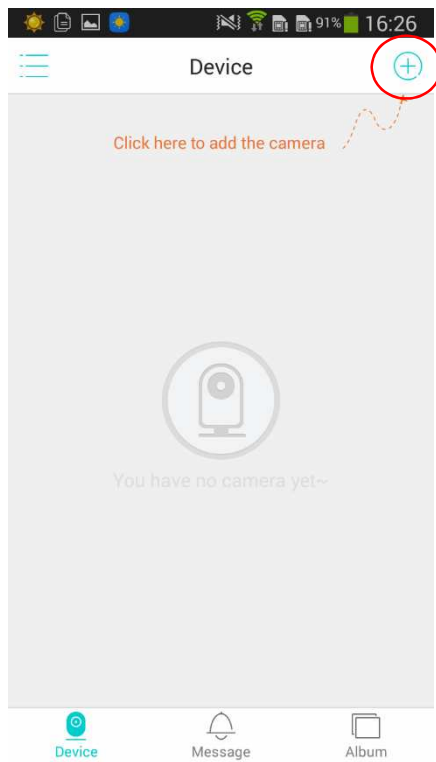

WulianICAM instruction manual

- 1、“Lookever” Camera——Add device&Config WiFi
- 2、“Penguin” Camera——Add device&Config WiFi
- 3、Share Camera
- 4、Recording Setting
- 5、Motion Detection Setting

- 1、Lookever” Camera——Add device&Config WiFi

- 1) Click “+” Icon

- 2) Confirm “Connect my camera”

3) Click "I got it"

4) Scan QR code

5) After camera start, click “Next step “

6) Input correct WiFi password and click “Next step”

7) Quick click SET key twice, confirm whether you heard BEEP prompt voice