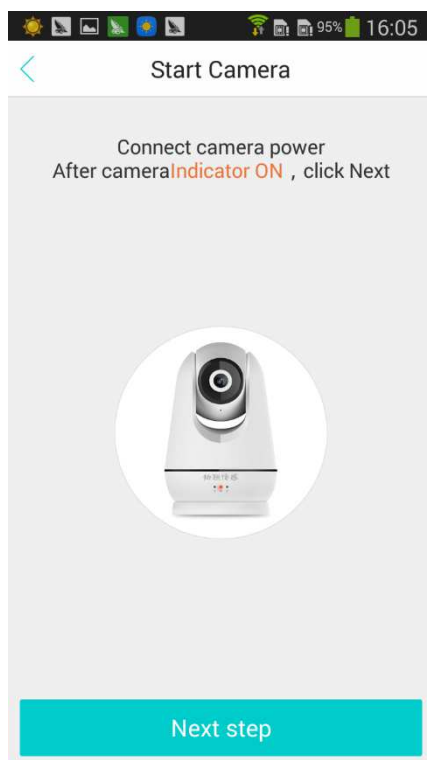

- 1) Click “+” Icon

- 2) Confirm “Connect my camera”

3) Click "I got it"

4) Scan QR code

5) After camera start, click “Next step “

6) Input correct WiFi password and click “Next step”

7) Quick click SET key twice, confirm whether you heard BEEP prompt voice

8) Camera added

2、“Penguin” Camera——Add device&Config WiFi

1) Click “+” Icon

2) Confirm “Connect my camera”

3) Click "I got it"

4) Scan QR code in the bottom

5) After camera start, click "Next step"

6) Type in correct WiFi password, click "Next step"

7) Quick click SYS twice, confirm you heard “Beep” prompt voice

8) Camera added

3、Camera share

1) Click “Share to others”

2) Type in the user name you want to share to, click "Share"

3) After sharing successfully it will show like below