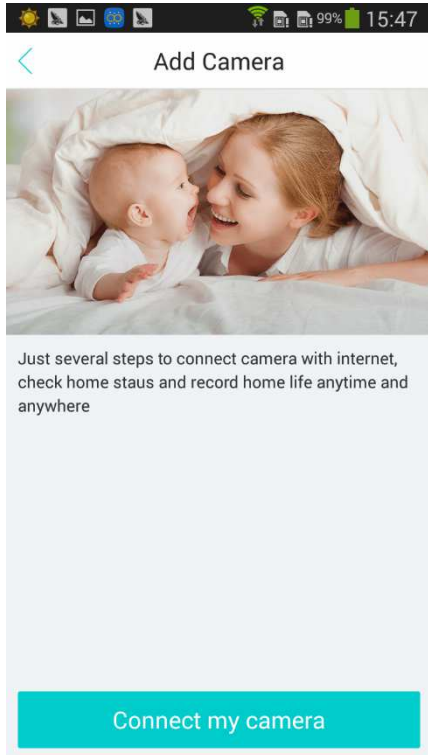

WulianICAM instruction manual

- 1、“Lookever” Camera——Add device&Config WiFi
- 2、“Penguin” Camera——Add device&Config WiFi
- 3、Share Camera
- 4、Recording Setting
- 5、Motion Detection Setting

- 1、Lookever” Camera——Add device&Config WiFi

- 1) Click “+” Icon

- 2) Confirm “Connect my camera”

3) Click "I got it"

4) Scan QR code

5) After camera start, click “Next step “

6) Input correct WiFi password and click “Next step”

7) Quick click SET key twice, confirm whether you heard BEEP prompt voice

8) Camera added

2、“Penguin” Camera——Add device&Config WiFi

1) Click “+” Icon

2) Confirm “Connect my camera”

3) Click "I got it"

4) Scan QR code in the bottom

5) After camera start, click "Next step"

6) Type in correct WiFi password, click "Next step"

7) Quick click SYS twice, confirm you heard “Beep” prompt voice

8) Camera added

3、Camera share

1) Click “Share to others”

2) Type in the user name you want to share to, click "Share"

3) After sharing successfully it will show like below