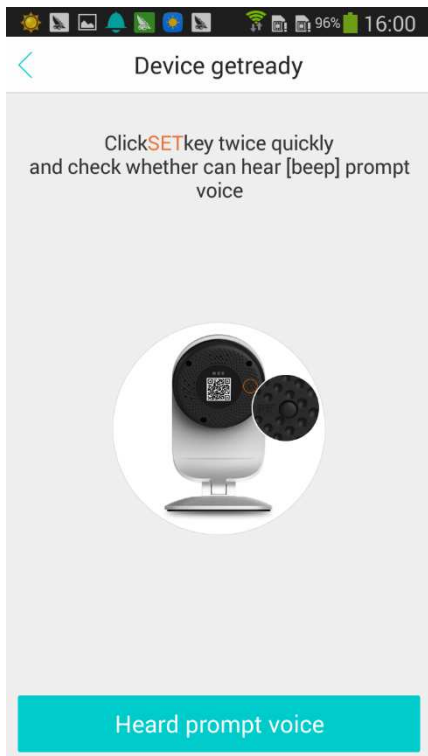

WulianICAM instruction manual

- 1、“Lookever” Camera——Add device&Config WiFi
- 2、“Penguin” Camera——Add device&Config WiFi
- 3、Share Camera
- 4、Recording Setting
- 5、Motion Detection Setting

- 1、Lookever” Camera——Add device&Config WiFi

- 1) Click “+” Icon

- 2) Confirm “Connect my camera”

3) Click "I got it"

4) Scan QR code

5) After camera start, click “Next step “

6) Input correct WiFi password and click “Next step”

7) Quick click SET key twice, confirm whether you heard BEEP prompt voice

8) Camera added

2、“Penguin” Camera——Add device&Config WiFi

1) Click “+” Icon

2) Confirm “Connect my camera”

3) Click "I got it"

4) Scan QR code in the bottom

5) After camera start, click "Next step"

6) Type in correct WiFi password, click "Next step"

7) Quick click SYS twice, confirm you heard “Beep” prompt voice

8) Camera added

3、Camera share

1) Click “Share to others”

2) Type in the user name you want to share to, click "Share"

3) After sharing successfully it will show like below