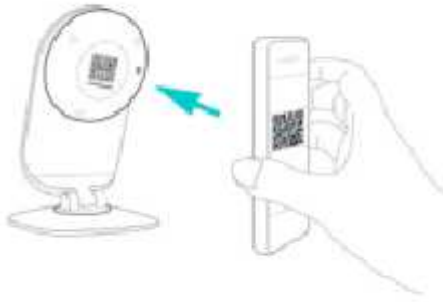

WulianICAM instruction manual

- 1、“Lookever” Camera——Add device&Config WiFi
- 2、“Penguin” Camera——Add device&Config WiFi
- 3、Share Camera
- 4、Recording Setting
- 5、Motion Detection Setting

- 1、Lookever” Camera——Add device&Config WiFi

- 1) Click “+” Icon

- 2) Confirm “Connect my camera”

3) Click "I got it"

4) Scan QR code

5) After camera start, click “Next step “

6) Input correct WiFi password and click “Next step”

7) Quick click SET key twice, confirm whether you heard BEEP prompt voice

8) Camera added

2、“Penguin” Camera——Add device&Config WiFi

1) Click “+” Icon

2) Confirm “Connect my camera”

3) Click "I got it"

4) Scan QR code in the bottom

5) After camera start, click "Next step"

6) Type in correct WiFi password, click "Next step"

7) Quick click SYS twice, confirm you heard “Beep” prompt voice

8) Camera added

3、Camera share

1) Click “Share to others”

2) Type in the user name you want to share to, click "Share"

3) After sharing successfully it will show like below