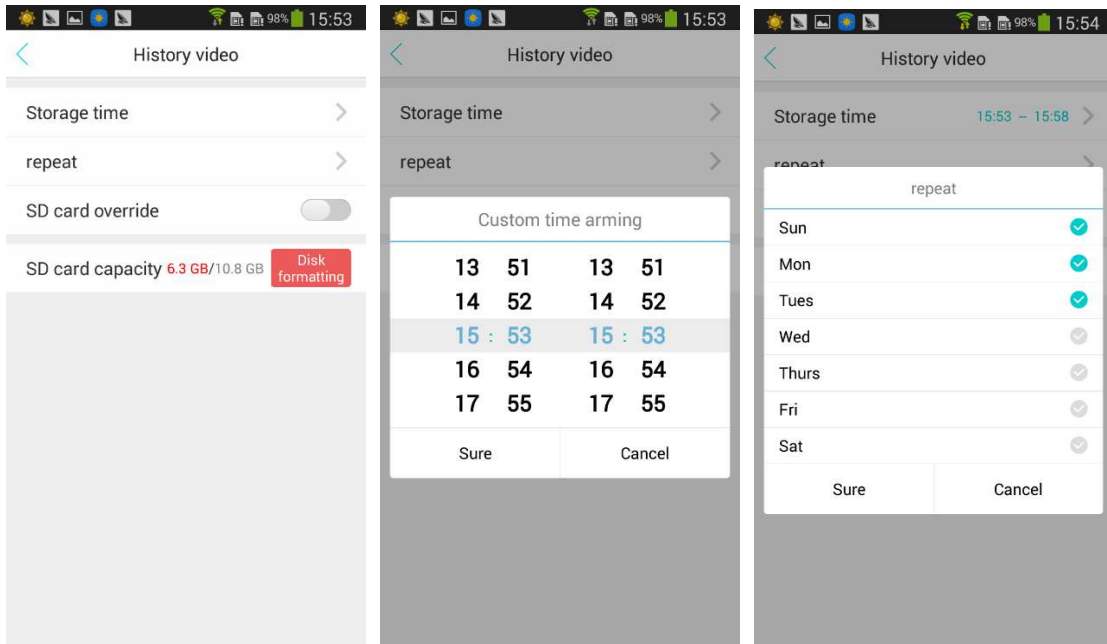

7) Quick click SYS twice, confirm you heard “Beep” prompt voice

8) Camera added

3、Camera share

1) Click “Share to others”

2) Type in the user name you want to share to, click "Share"

3) After sharing successfully it will show like below

4、Recording setting

1) In Setting page, select "Video storage"

2) Select Storage time and repeat date

5、Motion detection setting

1) Enable Security protection

2) Protection setting

3) Set up Detection time

4) Set up protection area. Tip your finger on the screen to set up a region that you want to protect (drag the corner to adjust the region size), click "Sure" to save protection area setting.