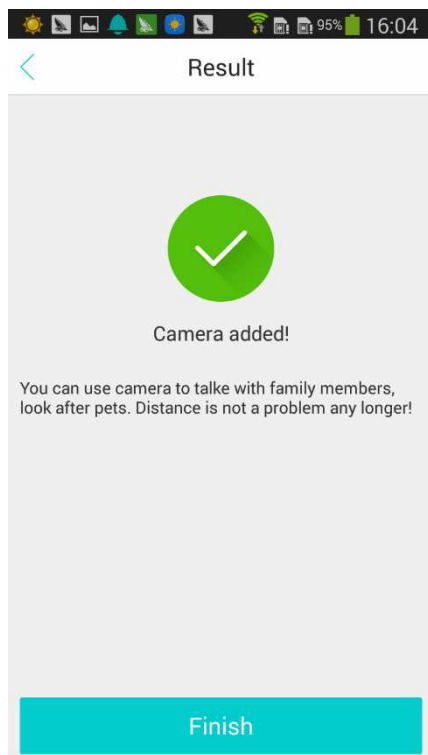

- 1) Click “+” Icon

- 2) Confirm “Connect my camera”

3) Click "I got it"

4) Scan QR code

5) After camera start, click “Next step “

6) Input correct WiFi password and click “Next step”

7) Quick click SET key twice, confirm whether you heard BEEP prompt voice

8) Camera added

2、“Penguin” Camera——Add device&Config WiFi

1) Click “+” Icon

2) Confirm “Connect my camera”

3) Click "I got it"

4) Scan QR code in the bottom

5) After camera start, click "Next step"

6) Type in correct WiFi password, click "Next step"

7) Quick click SYS twice, confirm you heard “Beep” prompt voice

8) Camera added

3、Camera share

1) Click “Share to others”

2) Type in the user name you want to share to, click "Share"

3) After sharing successfully it will show like below