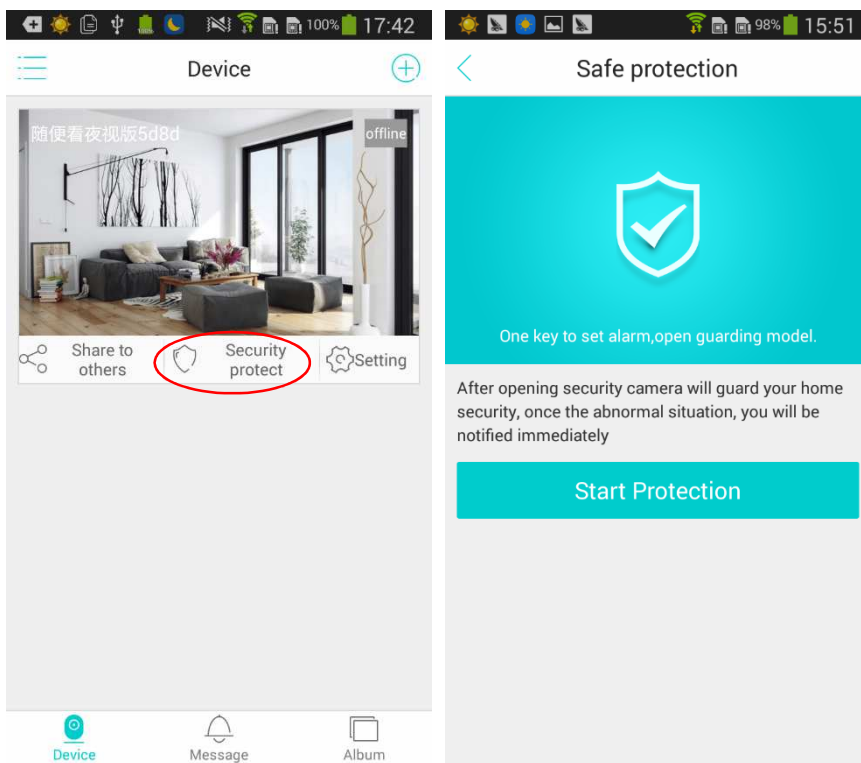

7) Quick click SYS twice, confirm you heard “Beep” prompt voice

8) Camera added

3、Camera share

1) Click “Share to others”

2) Type in the user name you want to share to, click "Share"

3) After sharing successfully it will show like below

4、Recording setting

1) In Setting page, select "Video storage"

2) Select Storage time and repeat date

5、Motion detection setting

1) Enable Security protection

2) Protection setting

3) Set up Detection time

4) Set up protection area. Tip your finger on the screen to set up a region that you want to protect (drag the corner to adjust the region size), click "Sure" to save protection area setting.

5) Adjust detection sensitivity, click "Start Protection"

6) Security protection setting done

< Safe protection

One key to set alarm,open guarding model.

After opening security camera will guard your home security, once the abnormal situation, you will be notified immediately