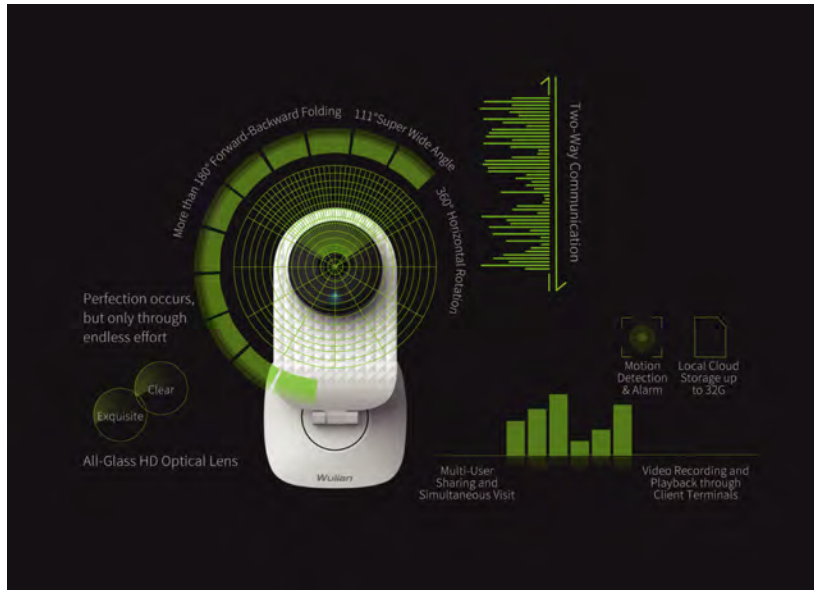

Smart Lookever Camera (720P, White Plus)

WL-ZAVMDPW-C411121-06

Overview

As a HD camera with gateway function, it supports two-way voice; User can view real-time condition via App; It applies to looking after family members and also can be used for home security.

Features

1. Communication Mode: IEEE 802.15.4 (ZigBee/SmartRoom), IEEE 802.11b/g/n.
2. Smart gateway and camera.
3. HD optical lens, 720P, stable image.
4. Support infrared night vision, local storage, client terminal video recording and playback.
5. Support Two-way voice.
6. Support motion detection and alarm.
7. High quality image compression, clear remote viewing.
8. Support multi-user sharing and visit.

Parameter

Power Parameter:	AC/DC Adapter, DC 5V 1A
Overall Power Consumption:	≤3W
Resolution:	720P
Rotation Angle:	Horizontal 360°, Back & Forth > 180° (manual)
IR Night Vision Distance:	5m
Local Storage:	TF card (max 128G)
Image Rollover:	180°
Wireless Access Mode:	WiFi
Installation Method:	Mobile Type, Ceiling-mounted Type, Wall-mounted Type
Working Temperature/Humidity:	-10 ~+45 / ≤95%RH (noncondensing)
Material & Color:	PC+ABS, White+Blue Silicone Ring
Dimensions (L *W*H):	70*70*114 (mm)
Net Weight:	140g
Gross Weight:	370g